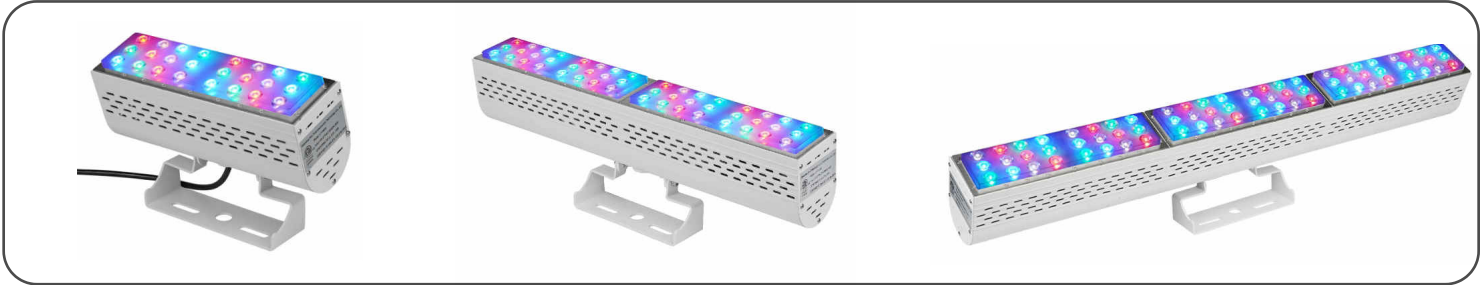

## RGB/RGBW Flood Light

### Description

- The RGB, RGBW flood light wall washers are unique housing designed and Utility model patented.
- Great for landscape light, architectural lighting, and so on.
- The lenses are anti-glare optics and 15°, 25°, 40°, 60°, 90° beam angle optional.

### Features

1. ETL, cETL certificated.
2. Patented fixture design and excellent heat dissipation design.
3. Universal AC100~277V operation.
4. Wide radiation angle, huge lighting area.
5. DMX control, Wireless control and App control optional.
6. Outdoor using waterproof IP67.

## Specification

Model No.	Power (W)	LED Chip	Control Method	Voltage	Size (mm)	Beam angle	Housing color	Certification	
D21LT-50W	50W	RGB&RGBW	DMX	100-277V	285×106×85	15° 25° 40° 60° 90°	White/Black	ETL,cETL	
D21LT-100W	100W				570×106×85		White		
D21LT-150W	150W				855×106×85				
Bracket -1	2 Rows Installation Bracket								
Bracket -2	3 Rows Installation Bracket								
D21LT-180W	180W	RGB&RGBW	DMX/APP/ Wireless	100-277V	855×106×85	15° 25° 40° 60° 90°	White		ETL, cETL
D21LT-200W	200W				1135×106×85				
D21LT-250W	250W				1416×106×85				
D21LT-300W	300W				1416×106×85				
D21LT-400W	400W				2(1135×106×85)				
D21LT-500W	500W				2(1416×106×85)				
D21LT-600W	600W				3(855×106×85)				
D21LT-700W	700W				3(1135×106×85)				
D21LT-800W	800W				3(1416×106×85)				
D21LT-1000W	1000W				3(1416×106×85)				