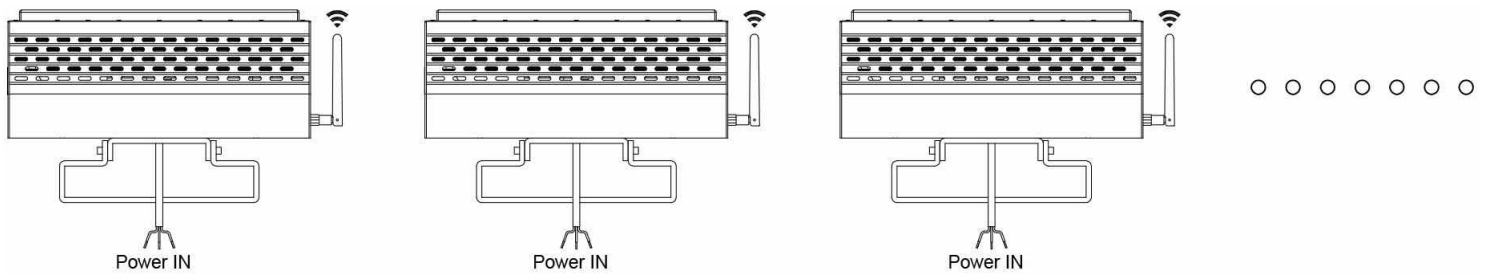

Wireless Control Connection

Wireless Touch Panel