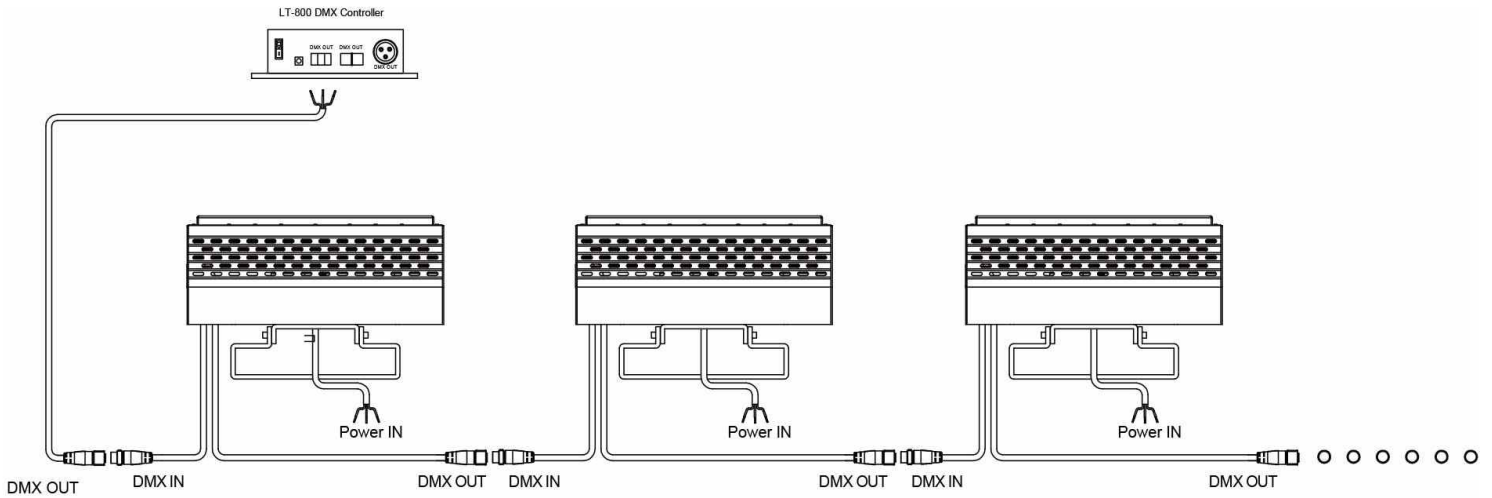

DMX Control Connection