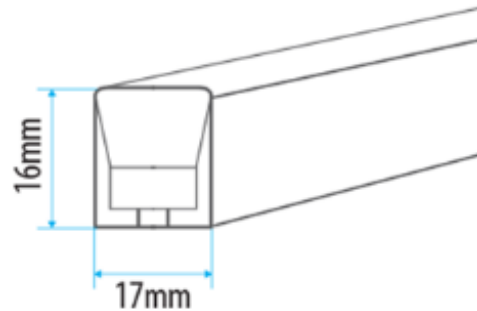

DIMENSIONS

ACCESORIES