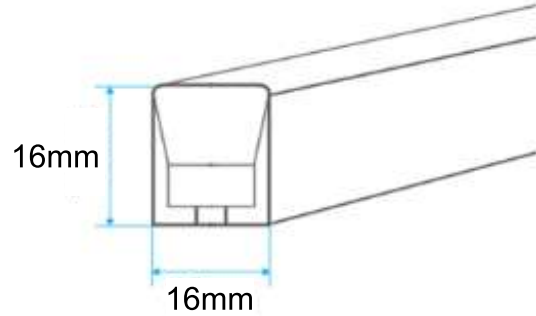

Top-View Neon

DIMENSIONS

FEATURES

- 15mm flat top with 180° beam angle
- Bends on a vertical plane
- IP65 Rated Waterproofing
- Anti-Oxidation, UV Protection
- Cutable every 100mm

APPLICATIONS

- Edge Lighting
- Accent Lighting
- Cove Lighting
- LED Signs
- Replaces NEON Lights

SPECIFICATIONS

Voltage	12V DC
Power	14.4 Watts/Meter
Chip Type	SMD 2835
LED Quantity	108 LEDs/Meter
Beam Angle	180°
IP Rating	IP65
Color LED Options	Red, Blue, Ice-Blue, Yellow, Gold-Yellow, Lemon-Yellow, Green, Orange, Pink-Purple
White LED Options	Warm White, Natural White, Cool White
Dimensions	16mm (W) x 16mm (H) x 50 meter