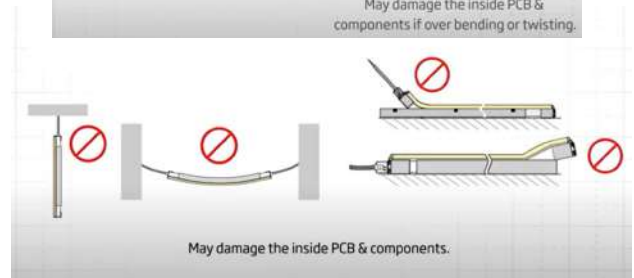

Top-View Neon

DIMENSIONS

FEATURES

- 15mm flat top with 180° beam angle
- Bends on a vertical plane
- IP65 Rated Waterproofing
- Anti-Oxidation, UV Protection
- Cutable every 100mm

APPLICATIONS

- Edge Lighting
- Accent Lighting
- Cove Lighting
- LED Signs
- Replaces NEON Lights

SPECIFICATIONS

Voltage	12V DC
Power	14.4 Watts/Meter
Chip Type	SMD 2835
LED Quantity	108 LEDs/Meter
Beam Angle	180°
IP Rating	IP65
Color LED Options	Red, Blue, Ice-Blue, Yellow, Gold-Yellow, Lemon-Yellow, Green, Orange, Pink-Purple
White LED Options	Warm White, Natural White, Cool White
Dimensions	16mm (W) x 16mm (H) x 50 meter