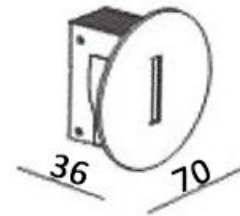

SPECIFICATIONS

Voltage	12V DC
Power	1W
Beam Angle	60
CCT	3200K, 4100K
Frame	Anodized Aluminum
Dimensions	Round: 70(radius) x 36(deph)mm Square: 70(length) x 70(width) x 36(depth) mm
Dimmable	No

DIMENSIONS