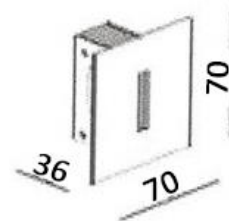

SL-SQ-2.75