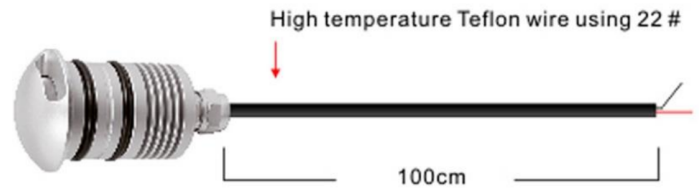

DIMENSIONS