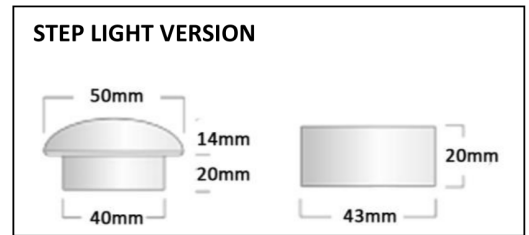

DIMENSIONS