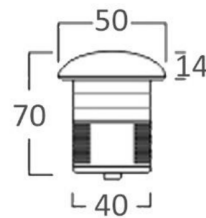

DIMENSIONS