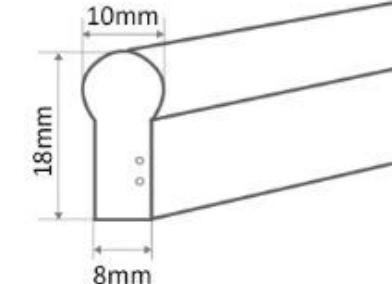

Domed Top LED Neon

FEATURES

- Flexible and Bendable
- Uniform light with no dark spots
- IP65 Rated Waterproofing
- Anti-Oxidation, UV Protection
- Pure copper conducting wire
- Available in mini size (10mm)
- Cutable every 143mm

APPLICATIONS

- Edge Lighting
- Accent Lighting
- Cove Lighting
- LED Signs
- Replaces NEON Lights

SPECIFICATIONS

Neon Size	17mm Domed Top	10mm Mini Domed Top
Voltage	24V DC	24V DC
Power	6-8 Watts/Meter	12 Watts/Meter
Chip Type	SMD 2835	SMD 2835
LED Quantity	120 LEDs/Meter	120 LEDs/Meter
Beam Angle	270°	240°
IP Rating	IP65	IP65
Color LED Options	Red, Blue, Ice-Blue, Yellow, Gold-Yellow, Lemon-Yellow, Green, Orange, Pink-Purple	
White LED Options	Warm White, Natural White, Cool White	
Dimensions	14 x 26 mm	8 x 18 mm
Maximum run	20 meters	10 meters

17mm DOMED TOP

10mm DOMED TOP

ACCESORIES

Aluminum Tracks

Mounting Brackets

Heat Shrink Tube

End Caps

Front & Splice Pins