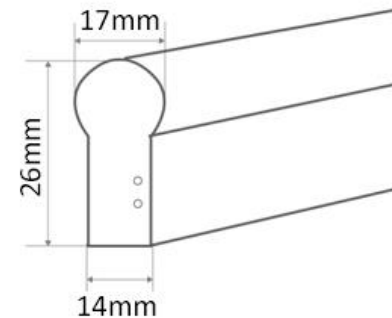

Domed Top LED Neon

FEATURES

- Flexible and Bendable
- Uniform light with no dark spots
- IP65 Rated Waterproofing
- Anti-Oxidation, UV Protection
- Pure copper conducting wire
- Available in mini size (10mm)
- Cutable every 143mm

APPLICATIONS

- Edge Lighting
- Accent Lighting
- Cove Lighting
- LED Signs
- Replaces NEON Lights

SPECIFICATIONS

Neon Size	17mm Domed Top	10mm Mini Domed Top
Voltage	24V DC	24V DC
Power	6-8 Watts/Meter	12 Watts/Meter
Chip Type	SMD 2835	SMD 2835
LED Quantity	120 LEDs/Meter	120 LEDs/Meter
Beam Angle	270°	240°
IP Rating	IP65	IP65
Color LED Options	Red, Blue, Ice-Blue, Yellow, Gold-Yellow, Lemon-Yellow, Green, Orange, Pink-Purple	
White LED Options	Warm White, Natural White, Cool White	
Dimensions	14 x 26 mm	8 x 18 mm
Maximum run	20 meters	10 meters

17mm DOMED TOP

10mm DOMED TOP

ACCESORIES

Aluminum Tracks

Mounting Brackets

Heat Shrink Tube

End Caps

Front & Splice Pins