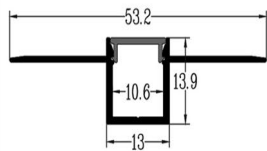

DRY WALL TAPELIGHT TRACK

Aluminium **6063-T5** Surface **Anodized** Cover **PMMA** Cover **Press-in** End Cap **PC** Bracket **Stainless**

Light Transmittance	80%
PC Cover	Milky
Material	Polycarbonate

Aluminium **6063-T5** Surface **Anodized** Cover **Polycarbonate** Cover **Press-in** End Cap **PC** Bracket **Stainless**