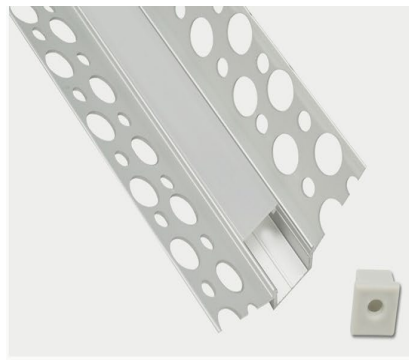

DRY WALL TAPELIGHT TRACK

Aluminium **6063-T5** Surface **Anodized** Cover **PMMA** Cover **Press-in** End Cap **PC** Bracket **Stainless**

Light Transmittance	80%
PC Cover	Milky
Material	Polycarbonate

Aluminium **6063-T5** Surface **Anodized** Cover **Polycarbonate** Cover **Press-in** End Cap **PC** Bracket **Stainless**

Light Transmittance	80%
PC Cover	Milky
Material	Polycarbonate

Aluminium **6063-T5** Surface **Anodized** Cover **Polycarbonate** Cover **Press-in** End Cap **PC** Bracket **Stainless**

Light Transmittance	80%
PC Cover	Milky
Material	Polycarbonate

Aluminium **6063-T5** Surface **Anodized** Cover **Polycarbonate** Cover **Press-in** End Cap **PC** Bracket **Stainless**

Light Transmittance	80%
PC Cover	Milky
Material	Polycarbonate