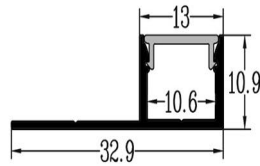

DRY WALL TAPELIGHT TRACK

Aluminium **6063-T5** Surface **Anodized** Cover **PMMA** Cover **Press-in** End Cap **PC** Bracket **Stainless**

Light Transmittance	80%
PC Cover	Milky
Material	Polycarbonate

Aluminium **6063-T5** Surface **Anodized** Cover **Polycarbonate** Cover **Press-in** End Cap **PC** Bracket **Stainless**