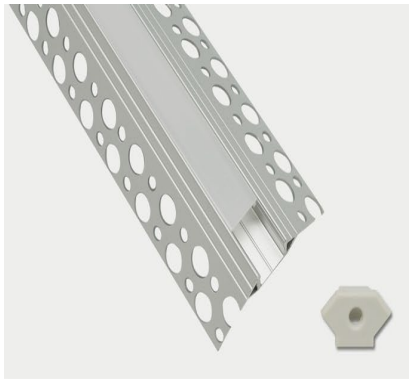

DRY WALL TAPELIGHT TRACK

Aluminium **6063-T5** Surface **Anodized** Cover **PMMA** Cover **Press-in** End Cap **PC** Bracket **Stainless**

Light Transmittance	80%
PC Cover	Milky
Material	Polycarbonate

Aluminium **6063-T5** Surface **Anodized** Cover **Polycarbonate** Cover **Press-in** End Cap **PC** Bracket **Stainless**

Light Transmittance	80%
PC Cover	Milky
Material	Polycarbonate

Aluminium **6063-T5** Surface **Anodized** Cover **Polycarbonate** Cover **Press-in** End Cap **PC** Bracket **Stainless**

Light Transmittance	80%
PC Cover	Milky
Material	Polycarbonate

Aluminium **6063-T5** Surface **Anodized** Cover **Polycarbonate** Cover **Press-in** End Cap **PC** Bracket **Stainless**

Light Transmittance	80%
PC Cover	Milky
Material	Polycarbonate