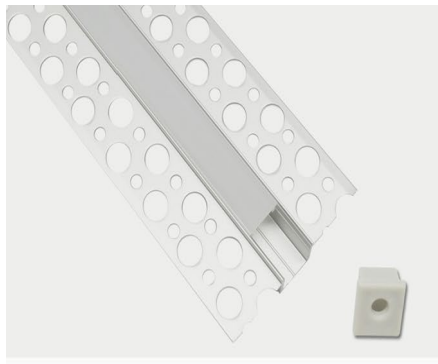

DRY WALL TAPELIGHT TRACK

Aluminium **6063-T5** Surface **Anodized** Cover **PMMA** Cover **Press-in** End Cap **PC** Bracket **Stainless**

Light Transmittance	80%
PC Cover	Milky
Material	Polycarbonate

Aluminium **6063-T5** Surface **Anodized** Cover **Polycarbonate** Cover **Press-in** End Cap **PC** Bracket **Stainless**

Light Transmittance	80%
PC Cover	Milky
Material	Polycarbonate

Aluminium **6063-T5** Surface **Anodized** Cover **Polycarbonate** Cover **Press-in** End Cap **PC** Bracket **Stainless**

Light Transmittance	80%
PC Cover	Milky
Material	Polycarbonate

Aluminium **6063-T5** Surface **Anodized** Cover **Polycarbonate** Cover **Press-in** End Cap **PC** Bracket **Stainless**

Light Transmittance	80%
PC Cover	Milky
Material	Polycarbonate