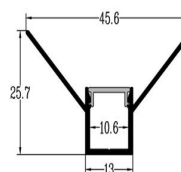

Light Transmittance	80%
PC Cover	Milky
Material	Polycarbonate