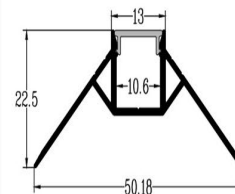

Light Transmittance	80%
PC Cover	Milky
Material	Polycarbonate