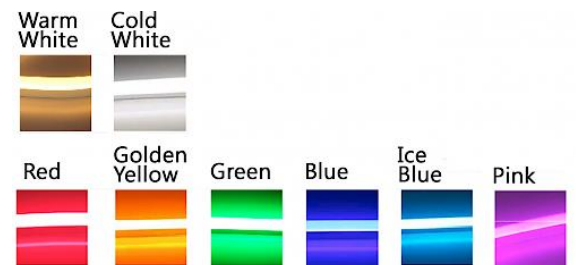

DIMENSIONS

ACCESSORIES