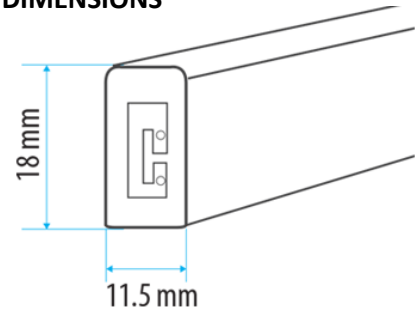

Flat LED Neon

FEATURES

- Flexible and Bendable
- Uniform light with no dark spots
- 12mm Flat illuminating Surface
- IP65 Rated Waterproofing
- Anti-Oxidation, UV Protection
- Available in mini size (10mm)
- Cuttable every 143mm

APPLICATIONS

- Edge Lighting
- Accent Lighting
- Cove Lighting
- LED Signs
- Replaces NEON Lights

SPECIFICATIONS

Voltage	24V DC
Power	9 Watts/Meter
Chip Type	SMD 2835
LED Quantity	84 LEDs/Meter
Beam Angle	180°
IP Rating	IP65
Color LED Options	Red, Blue, Ice-Blue, Yellow, Gold-Yellow, Lemon-Yellow, Green, Orange, Pink-Purple
White LED Options	Warm White, Natural White, Cool White
Dimensions	11.5 x 18mm

DIMENSIONS

ACCESSORIES

Aluminum Tracks

Mounting Brackets

Heat Shrink Tube

End Caps

Front & Splice Pins

DC Power Cord