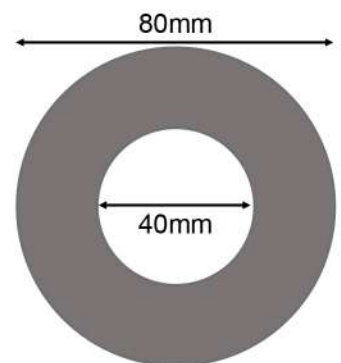

LED Puck Light (D21 - 3CCT)

FEATURES

- Magnetic design for changeable Covers
- Perfect choice for Showcases, Millwork, Cabinet, Kitchen, Jewelry Counter, Ceiling.

SPECIFICATIONS

Input Voltage	DC 12V Dimmable
Material	Aluminium
LED Type	COB
Wattage	3W
Light Body Size	78mm(W) * 22mm(H)
Cut Hole Size	60mm
Beam Angle	40°
Light Body Color	White
Cover Color	White / Black / Stainless Steel / Chrome
Cover Size	80mm(W) * 4mm(H)
Light Color	3000K / 4000K / 5000K CCT Selector
IP Rating	IP20

DIMENSIONS

Light Body

Light Cover

Light Body

Surface Mount Trim

Recess Mount Trim