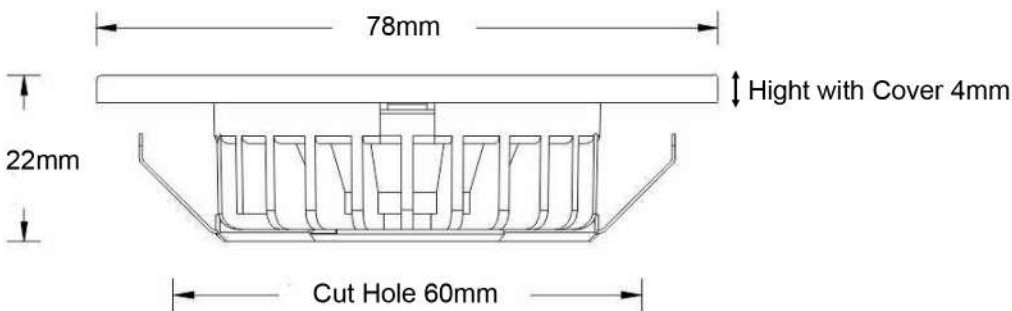

LED Puck Light (D21 - 3CCT)

FEATURES

- Magnetic design for changeable Covers
- Perfect choice for Showcases, Millwork, Cabinet, Kitchen, Jewelry Counter, Ceiling.

SPECIFICATIONS

Input Voltage	DC 12V Dimmable
Material	Aluminium
LED Type	COB
Wattage	3W
Light Body Size	78mm(W) * 22mm(H)
Cut Hole Size	60mm
Beam Angle	40°
Light Body Color	White
Cover Color	White / Black / Stainless Steel / Chrome
Cover Size	80mm(W) * 4mm(H)
Light Color	3000K / 4000K / 5000K CCT Selector
IP Rating	IP20

DIMENSIONS

Light Body

Light Cover

Light Body

Surface Mount Trim

Recess Mount Trim