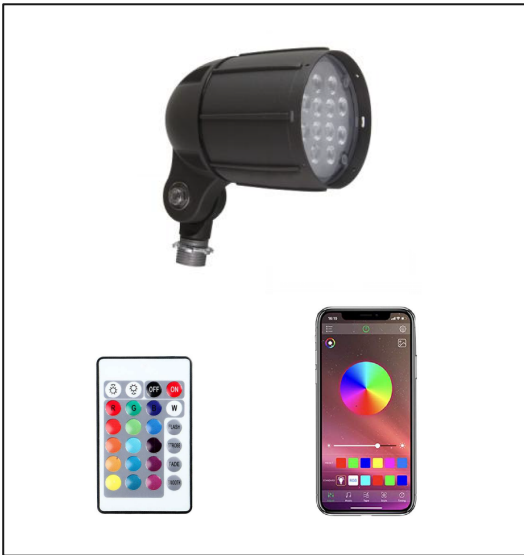

LED Flood Light

FEATURES

- Unique Modular Design
- Wattage & CCT Selectable
- 22°/35°/57°/110° Beam Angle Options
- IP65 Rated
- 1/2" NPT Threaded Arm with Locking Swivel
- U-Bracket Optional

APPLICATIONS

- Indoor and Outdoor Lighting
- Landscape Lights
- Flood Lights

Product Pictures					
Model No.	D2112WP	D2128WP	D2140WP	D2150WP	D2160WP
Wattage Selectable	12W / 6W	28W / 20W / 12W	40W / 30W / 20W	50W / 35W / 25W	60W / 45W / 30W
Voltage	100-277V	100-277V	100-277V	100-277V	100-277V
Lumen Range	900 - 1,500 LM	2,100 - 3,780 LM	3,200 - 4,800 LM	4,125 - 6,250 LM	5,100 - 7,800 LM
Efficacy Range	125 - 165 LM/W	135 - 175 LM/W	120 - 160 LM/W	125- 165 LM/W	130- 170 LM/W
CCT Selectable	3000K/4000K/5000K	3000K/4000K/5000K	3000K/4000K/5000K	3000K/4000K/5000K	3000K/4000K/5000K
CRI	70	70	70	70	70
Beam Angle	22°/35°/57°/110°	22°/35°/57°/110°	22°/35°/57°/110°	22°/35°/57°/110°	22°/35°/57°/110°
Fixture Material	Die-Cast Aluminum	Die-Cast Aluminum	Die-Cast Aluminum	Die-Cast Aluminum	Die-Cast Aluminum
Fixture Color	Bronze(STD.)	Bronze(STD.)	Bronze(STD.)	Bronze(STD.)	Bronze(STD.)
Photocontrol	YES	YES	YES	YES	YES
IP Rating	IP65	IP65	IP65	IP65	IP65
Operating Temp.	-35°C to +40°C	-35°C to +40°C	-35°C to +40°C	-35°C to +40°C	-35°C to +40°C
Safety Certification	ETL cETL	ETL cETL	ETL cETL	ETL cETL	ETL cETL
Energy Certification	DLC Pending	DLC Pending	DLC Pending	DLC Pending	DLC Pending
Test Reports	LM79, LM80, IES Pending	LM79, LM80, IES Pending	LM79, LM80, IES Pending	LM79, LM80, IES Pending	LM79, LM80, IES Pending
Average Lifespan	50,000 hours	50,000 hours	50,000 hours	50,000 hours	50,000 hours
Warranty	1-year limited	1-year limited	1-year limited	1-year limited	1-year limited

DIMENSIONS

RGBW COLOUR CHANGE OPTIONS

Colour(RGBW):	24V RGBW
LED Chip:	3030
Beam Angle:	22° / 35° / 57°
Fixture Surface:	Bronze & Black
Control Options:	RF Remote & Smart Phone App

MOUNTING & ACCESSORIES