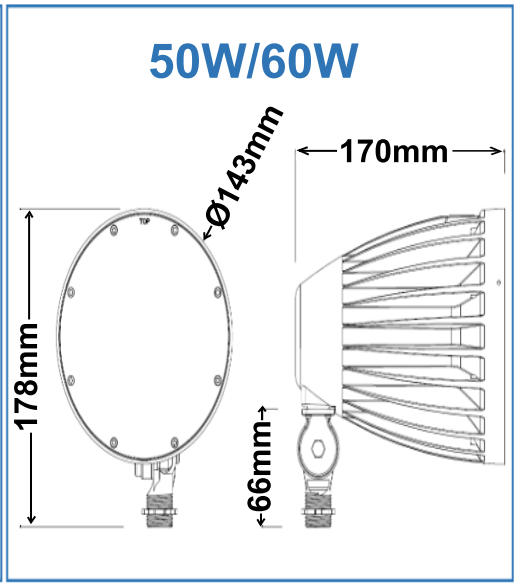

LED Flood Light

FEATURES

- Unique Modular Design
- Wattage & CCT Selectable
- 22°/35°/57°/110° Beam Angle Options
- IP65 Rated
- 1/2" NPT Threaded Arm with Locking Swivel
- U-Bracket Optional

APPLICATIONS

- Indoor and Outdoor Lighting
- Landscape Lights
- Flood Lights

Product Pictures					
Model No.	D2112WP	D2128WP	D2140WP	D2150WP	D2160WP
Wattage Selectable	12W / 6W	28W / 20W / 12W	40W / 30W / 20W	50W / 35W / 25W	60W / 45W / 30W
Voltage	100-277V	100-277V	100-277V	100-277V	100-277V
Lumen Range	900 - 1,500 LM	2,100 - 3,780 LM	3,200 - 4,800 LM	4,125 - 6,250 LM	5,100 - 7,800 LM
Efficacy Range	125 - 165 LM/W	135 - 175 LM/W	120 - 160 LM/W	125- 165 LM/W	130- 170 LM/W
CCT Selectable	3000K/4000K/5000K	3000K/4000K/5000K	3000K/4000K/5000K	3000K/4000K/5000K	3000K/4000K/5000K
CRI	70	70	70	70	70
Beam Angle	22°/35°/57°/110°	22°/35°/57°/110°	22°/35°/57°/110°	22°/35°/57°/110°	22°/35°/57°/110°
Fixture Material	Die-Cast Aluminum	Die-Cast Aluminum	Die-Cast Aluminum	Die-Cast Aluminum	Die-Cast Aluminum
Fixture Color	Bronze(STD.)	Bronze(STD.)	Bronze(STD.)	Bronze(STD.)	Bronze(STD.)
Photocontrol	YES	YES	YES	YES	YES
IP Rating	IP65	IP65	IP65	IP65	IP65
Operating Temp.	-35°C to +40°C	-35°C to +40°C	-35°C to +40°C	-35°C to +40°C	-35°C to +40°C
Safety Certification	ETL cETL	ETL cETL	ETL cETL	ETL cETL	ETL cETL
Energy Certification	DLC Pending	DLC Pending	DLC Pending	DLC Pending	DLC Pending
Test Reports	LM79, LM80, IES Pending	LM79, LM80, IES Pending	LM79, LM80, IES Pending	LM79, LM80, IES Pending	LM79, LM80, IES Pending
Average Lifespan	50,000 hours	50,000 hours	50,000 hours	50,000 hours	50,000 hours
Warranty	1-year limited	1-year limited	1-year limited	1-year limited	1-year limited

DIMENSIONS

RGBW COLOUR CHANGE OPTIONS

Colour(RGBW):	24V RGBW
LED Chip:	3030
Beam Angle:	22° / 35° / 57°
Fixture Surface:	Bronze & Black
Control Options:	RF Remote & Smart Phone App

MOUNTING & ACCESSORIES