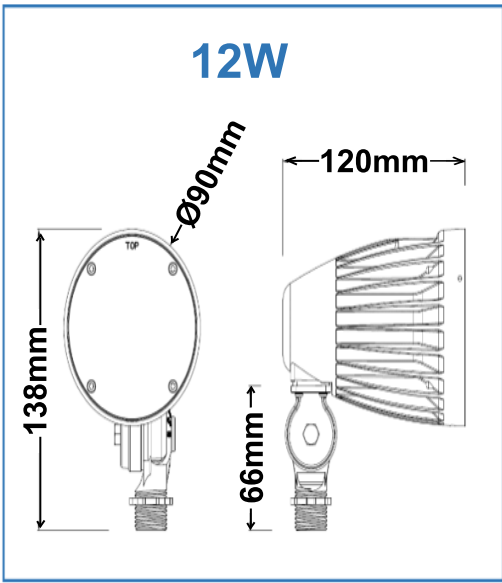

LED Flood Light

FEATURES

- Unique Modular Design
- Wattage & CCT Selectable
- 22°/35°/57°/110° Beam Angle Options
- IP65 Rated
- 1/2" NPT Threaded Arm with Locking Swivel
- U-Bracket Optional

APPLICATIONS

- Indoor and Outdoor Lighting
- Landscape Lights
- Flood Lights

Product Pictures					
Model No.	D2112WP	D2128WP	D2140WP	D2150WP	D2160WP
Wattage Selectable	12W / 6W	28W / 20W / 12W	40W / 30W / 20W	50W / 35W / 25W	60W / 45W / 30W
Voltage	100-277V	100-277V	100-277V	100-277V	100-277V
Lumen Range	900 - 1,500 LM	2,100 - 3,780 LM	3,200 - 4,800 LM	4,125 - 6,250 LM	5,100 - 7,800 LM
Efficacy Range	125 - 165 LM/W	135 - 175 LM/W	120 - 160 LM/W	125- 165 LM/W	130- 170 LM/W
CCT Selectable	3000K/4000K/5000K	3000K/4000K/5000K	3000K/4000K/5000K	3000K/4000K/5000K	3000K/4000K/5000K
CRI	70	70	70	70	70
Beam Angle	22°/35°/57°/110°	22°/35°/57°/110°	22°/35°/57°/110°	22°/35°/57°/110°	22°/35°/57°/110°
Fixture Material	Die-Cast Aluminum	Die-Cast Aluminum	Die-Cast Aluminum	Die-Cast Aluminum	Die-Cast Aluminum
Fixture Color	Bronze(STD.)	Bronze(STD.)	Bronze(STD.)	Bronze(STD.)	Bronze(STD.)
Photocontrol	YES	YES	YES	YES	YES
IP Rating	IP65	IP65	IP65	IP65	IP65
Operating Temp.	-35°C to +40°C	-35°C to +40°C	-35°C to +40°C	-35°C to +40°C	-35°C to +40°C
Safety Certification	ETL cETL	ETL cETL	ETL cETL	ETL cETL	ETL cETL
Energy Certification	DLC Pending	DLC Pending	DLC Pending	DLC Pending	DLC Pending
Test Reports	LM79, LM80, IES Pending	LM79, LM80, IES Pending	LM79, LM80, IES Pending	LM79, LM80, IES Pending	LM79, LM80, IES Pending
Average Lifespan	50,000 hours	50,000 hours	50,000 hours	50,000 hours	50,000 hours
Warranty	1-year limited	1-year limited	1-year limited	1-year limited	1-year limited

DIMENSIONS

RGBW COLOUR CHANGE OPTIONS

Colour(RGBW):	24V RGBW
LED Chip:	3030
Beam Angle:	22° / 35° / 57°
Fixture Surface:	Bronze & Black
Control Options:	RF Remote & Smart Phone App

MOUNTING & ACCESSORIES