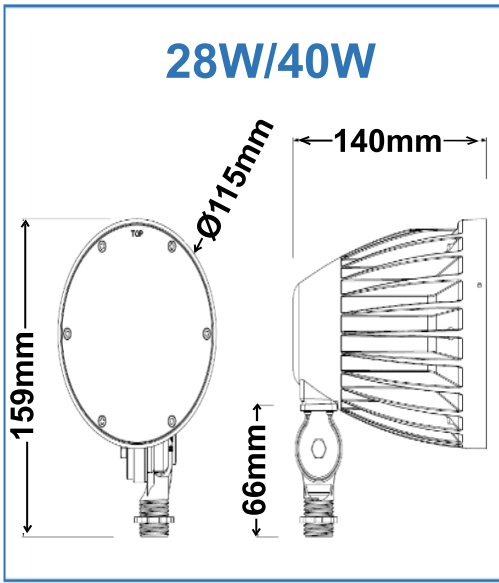

LED Flood Light

FEATURES

- Unique Modular Design
- Wattage & CCT Selectable
- 22°/35°/57°/110° Beam Angle Options
- IP65 Rated
- 1/2" NPT Threaded Arm with Locking Swivel
- U-Bracket Optional

APPLICATIONS

- Indoor and Outdoor Lighting
- Landscape Lights
- Flood Lights

Product Pictures					
Model No.	D2112WP	D2128WP	D2140WP	D2150WP	D2160WP
Wattage Selectable	12W / 6W	28W / 20W / 12W	40W / 30W / 20W	50W / 35W / 25W	60W / 45W / 30W
Voltage	100-277V	100-277V	100-277V	100-277V	100-277V
Lumen Range	900 - 1,500 LM	2,100 - 3,780 LM	3,200 - 4,800 LM	4,125 - 6,250 LM	5,100 - 7,800 LM
Efficacy Range	125 - 165 LM/W	135 - 175 LM/W	120 - 160 LM/W	125- 165 LM/W	130- 170 LM/W
CCT Selectable	3000K/4000K/5000K	3000K/4000K/5000K	3000K/4000K/5000K	3000K/4000K/5000K	3000K/4000K/5000K
CRI	70	70	70	70	70
Beam Angle	22°/35°/57°/110°	22°/35°/57°/110°	22°/35°/57°/110°	22°/35°/57°/110°	22°/35°/57°/110°
Fixture Material	Die-Cast Aluminum	Die-Cast Aluminum	Die-Cast Aluminum	Die-Cast Aluminum	Die-Cast Aluminum
Fixture Color	Bronze(STD.)	Bronze(STD.)	Bronze(STD.)	Bronze(STD.)	Bronze(STD.)
Photocontrol	YES	YES	YES	YES	YES
IP Rating	IP65	IP65	IP65	IP65	IP65
Operating Temp.	-35°C to +40°C	-35°C to +40°C	-35°C to +40°C	-35°C to +40°C	-35°C to +40°C
Safety Certification	ETL cETL	ETL cETL	ETL cETL	ETL cETL	ETL cETL
Energy Certification	DLC Pending	DLC Pending	DLC Pending	DLC Pending	DLC Pending
Test Reports	LM79, LM80, IES Pending	LM79, LM80, IES Pending	LM79, LM80, IES Pending	LM79, LM80, IES Pending	LM79, LM80, IES Pending
Average Lifespan	50,000 hours	50,000 hours	50,000 hours	50,000 hours	50,000 hours
Warranty	1-year limited	1-year limited	1-year limited	1-year limited	1-year limited

DIMENSIONS

RGBW COLOUR CHANGE OPTIONS

Colour(RGBW):	24V RGBW
LED Chip:	3030
Beam Angle:	22° / 35° / 57°
Fixture Surface:	Bronze & Black
Control Options:	RF Remote & Smart Phone App

MOUNTING & ACCESSORIES